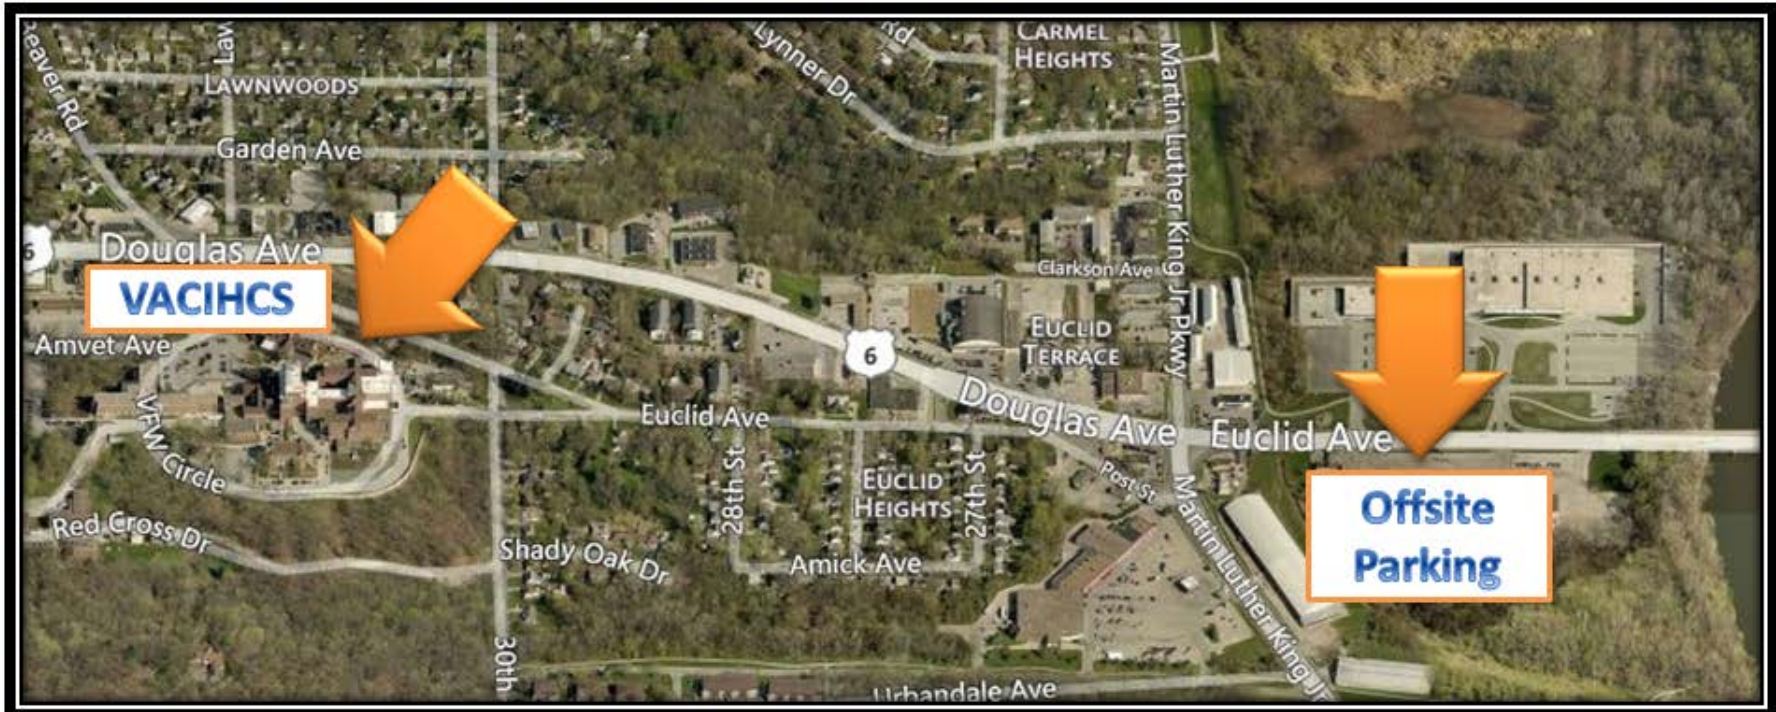

Can't Find Parking?

Park Offsite

At River Plaza, 2300 Euclid Ave

Regular Pick up/Drop Off Times Listed Below
Call Shuttle Services between 8:35 a.m. and 3:35 p.m.

515-249-6269

**Last Shuttle leaves campus to offsite parking at 6:05 p.m.*

Shuttle leaves from offsite to revolving door	Shuttle leaves from revolving door to offsite
6:20AM	3:35PM
6:35AM	3:50PM
6:50AM	4:05PM
7:05AM	4:20PM
7:20AM	4:35PM
7:35AM	4:50PM
7:50AM	5:05PM
8:05AM	5:20PM
8:20AM	5:35PM
8:35AM	5:50PM
9:50AM	6:05PM
10:20AM	
11:20AM	
1:20PM	
1:50PM	
*For offsite shuttle service call 515-249-6269	